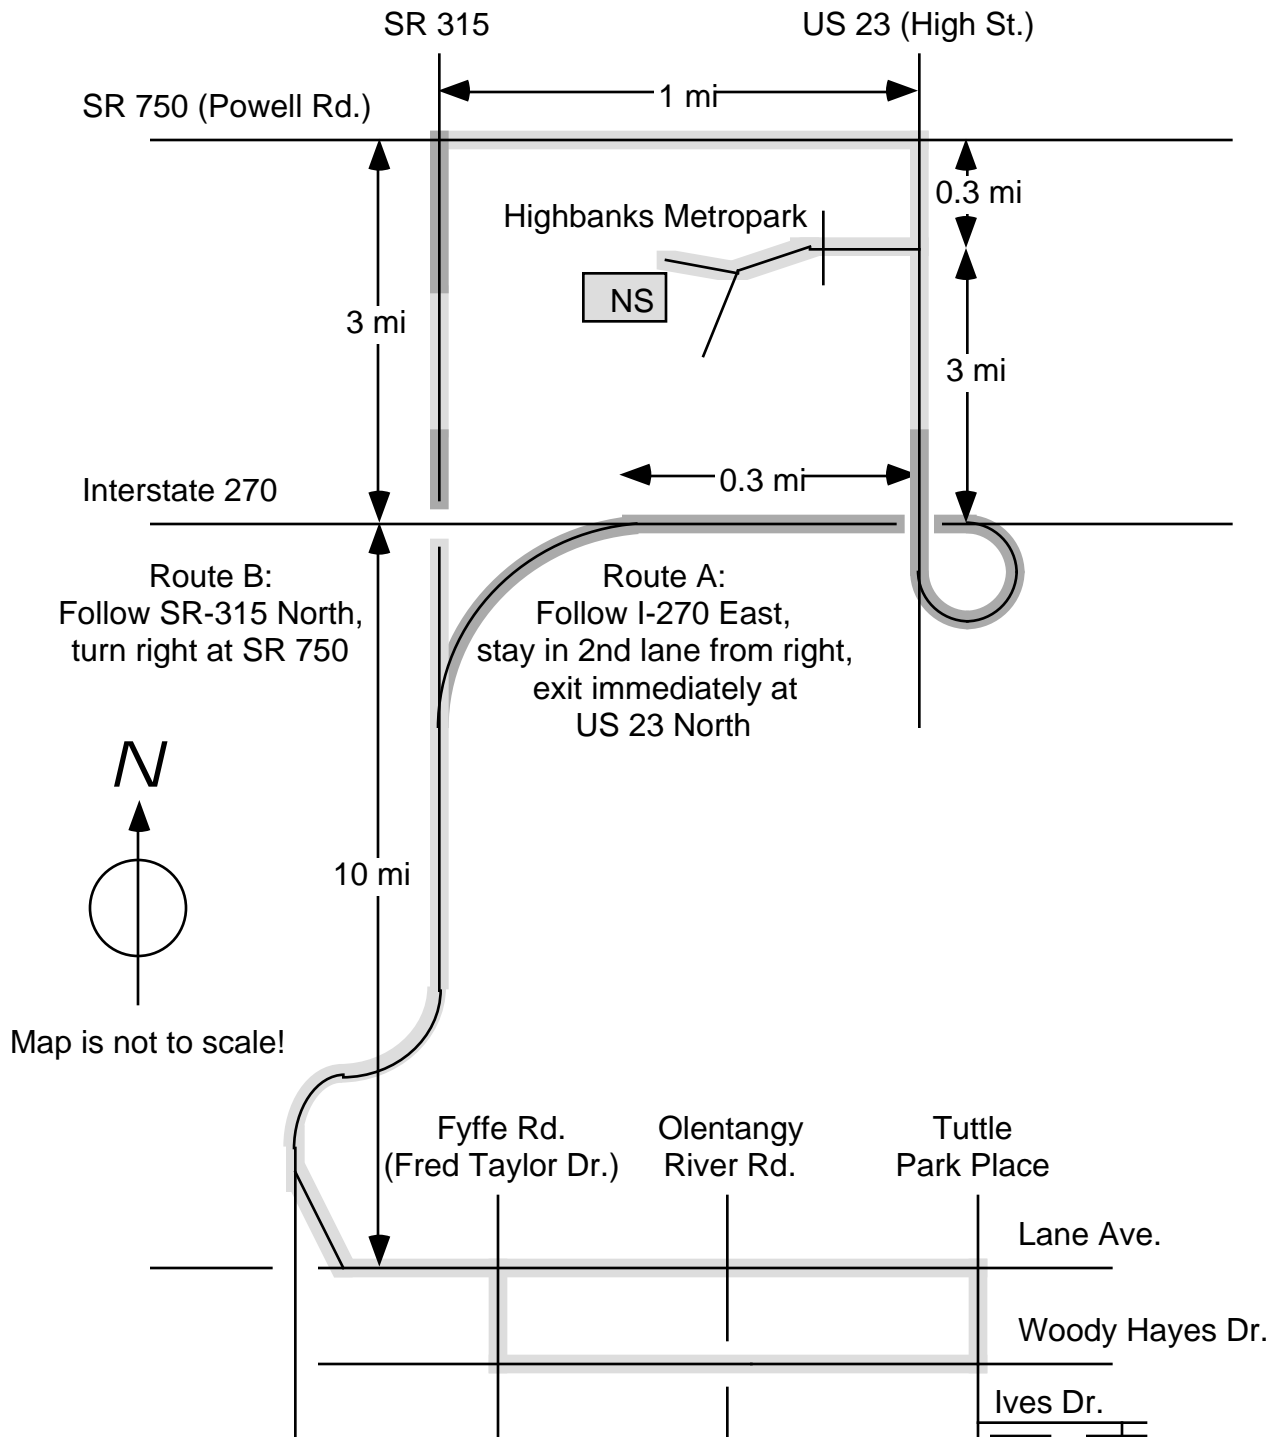

Highbanks Metropark (Picnic) Map

Legend

Picnic:
Northern Shelter

Parking Garages:
A: Northwest
AW: Tuttle Park Place

Driving:

Recommended Route

Very Heavy Traffic!